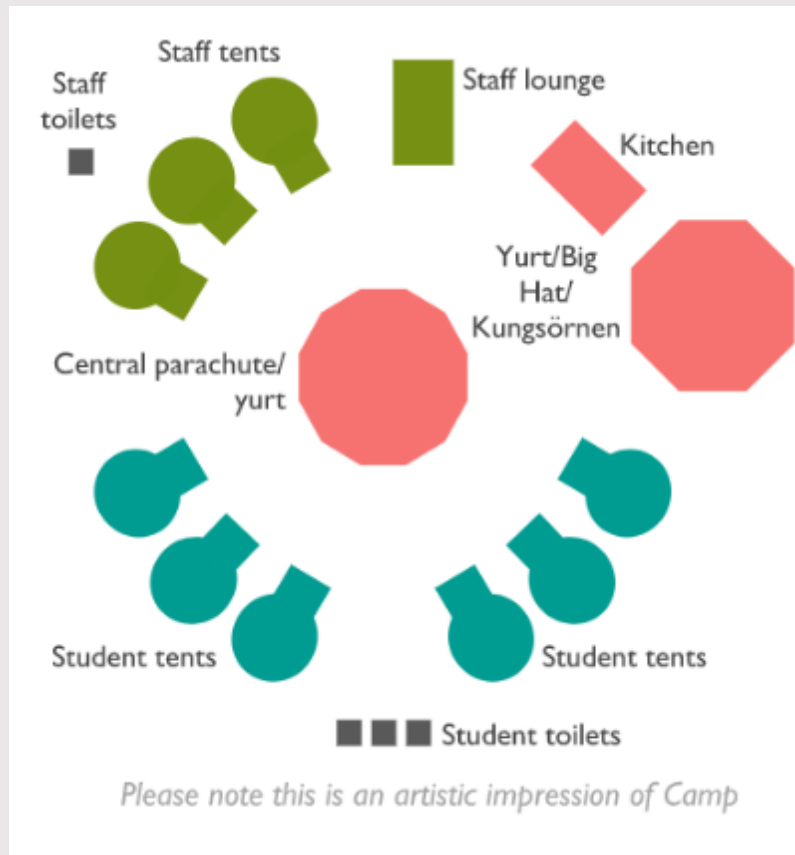

The Bushcraft Company

Visual site tour

Arrivals area

Coaches will drop you off and we will welcome you to your adventure!

This is where we store the luggage before it is taken down to camp by trailer for you.

We will go on a walk to find our camp – you can see glimpses of your new home through the trees!

Each camp is for your school only!

Camp layout

Student tents –
each can sleep
approximately 10 students

Hydration station where the students can help themselves to drinks throughout the day